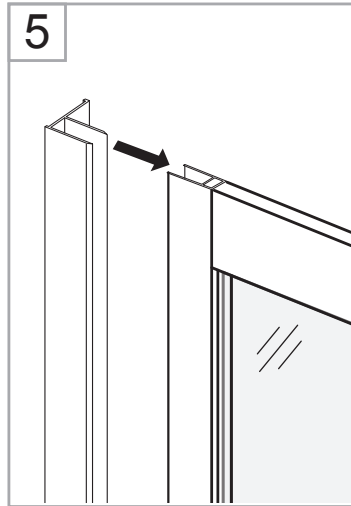

## Accessories Bags:

**Measurement:**

<b>Model</b>	<b>A</b>	<b>B</b>	<b>C</b>
<b>90x90</b>	900mm	900mm	545mm
<b>80x80</b>	800mm	800mm	410mm
<b>70x90 (reversible)</b>	700/900mm	900/700mm	385mm

**Exploded View:**

**Exploded View:**

<b>Drawing Nr.</b>	<b>Art Nr.</b>	<b>Description</b>	<b>Unit</b>
1	9150-A	ST4x35mm screw	pc
2		ST4x10mm screw	pc
3		Screw cover	pc
4		Plastic plugs	pc
5		3.2 drill bit	pc
6	9150-B	Gasket on side panel	pc
7		Gasket on door	pc
8		Magnetic gasket	set
9	9150-C	Gasket between side panel and profile	pc
10	9140-E	Handle set ( 145mm cc )	set
11	9150-D	Spring wheels (Up)	pc
12		Spring wheels (Bottom)	pc