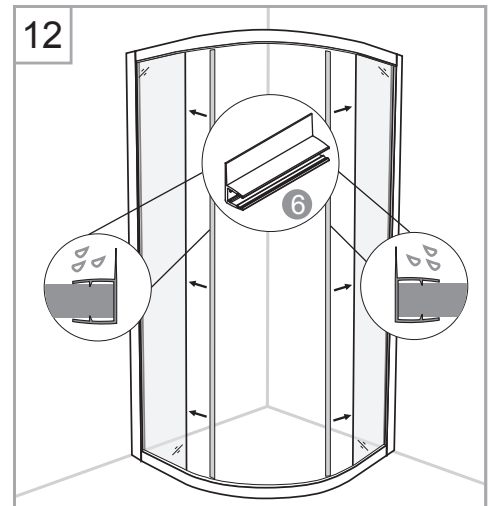

## Accessories Bags:

**Measurement:**

<b>Model</b>	<b>A</b>	<b>B</b>	<b>C</b>
<b>90x90</b>	900mm	900mm	545mm
<b>80x80</b>	800mm	800mm	410mm
<b>70x90 (reversible)</b>	700/900mm	900/700mm	385mm

**Exploded View:**

**Exploded View:**

<b>Drawing Nr.</b>	<b>Art Nr.</b>	<b>Description</b>	<b>Unit</b>
1	9150-A	ST4x35mm screw	pc
2		ST4x10mm screw	pc
3		Screw cover	pc
4		Plastic plugs	pc
5		3.2 drill bit	pc
6	9150-B	Gasket on side panel	pc
7		Gasket on door	pc
8		Magnetic gasket	set
9	9150-C	Gasket between side panel and profile	pc
10	9140-E	Handle set ( 145mm cc )	set
11	9150-D	Spring wheels (Up)	pc
12		Spring wheels (Bottom)	pc