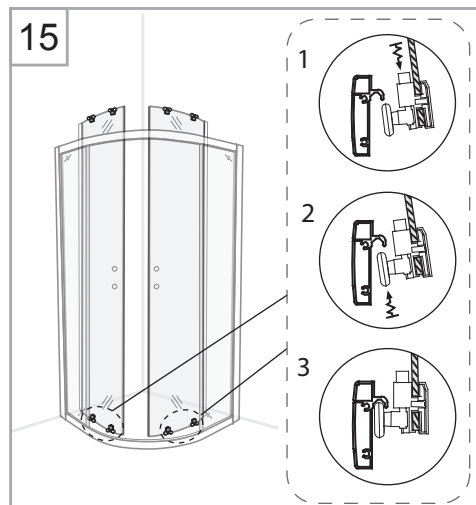

## Accessories Bags:

**Measurement:**

<b>Model</b>	<b>A</b>	<b>B</b>	<b>C</b>
<b>90x90</b>	900mm	900mm	545mm
<b>80x80</b>	800mm	800mm	410mm
<b>70x90 (reversible)</b>	700/900mm	900/700mm	385mm

**Exploded View:**

**Exploded View:**

<b>Drawing Nr.</b>	<b>Art Nr.</b>	<b>Description</b>	<b>Unit</b>
1	9150-A	ST4x35mm screw	pc
2		ST4x10mm screw	pc
3		Screw cover	pc
4		Plastic plugs	pc
5		3.2 drill bit	pc
6	9150-B	Gasket on side panel	pc
7		Gasket on door	pc
8		Magnetic gasket	set
9	9150-C	Gasket between side panel and profile	pc
10	9140-E	Handle set ( 145mm cc )	set
11	9150-D	Spring wheels (Up)	pc
12		Spring wheels (Bottom)	pc