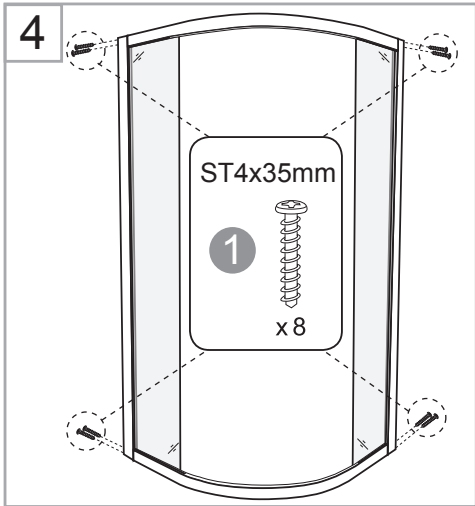

## Accessories Bags:

**Measurement:**

<b>Model</b>	<b>A</b>	<b>B</b>	<b>C</b>
<b>90x90</b>	900mm	900mm	545mm
<b>80x80</b>	800mm	800mm	410mm
<b>70x90 (reversible)</b>	700/900mm	900/700mm	385mm

**Exploded View:**

**Exploded View:**

<b>Drawing Nr.</b>	<b>Art Nr.</b>	<b>Description</b>	<b>Unit</b>
1	9150-A	ST4x35mm screw	pc
2		ST4x10mm screw	pc
3		Screw cover	pc
4		Plastic plugs	pc
5		3.2 drill bit	pc
6	9150-B	Gasket on side panel	pc
7		Gasket on door	pc
8		Magnetic gasket	set
9	9150-C	Gasket between side panel and profile	pc
10	9140-E	Handle set ( 145mm cc )	set
11	9150-D	Spring wheels (Up)	pc
12		Spring wheels (Bottom)	pc