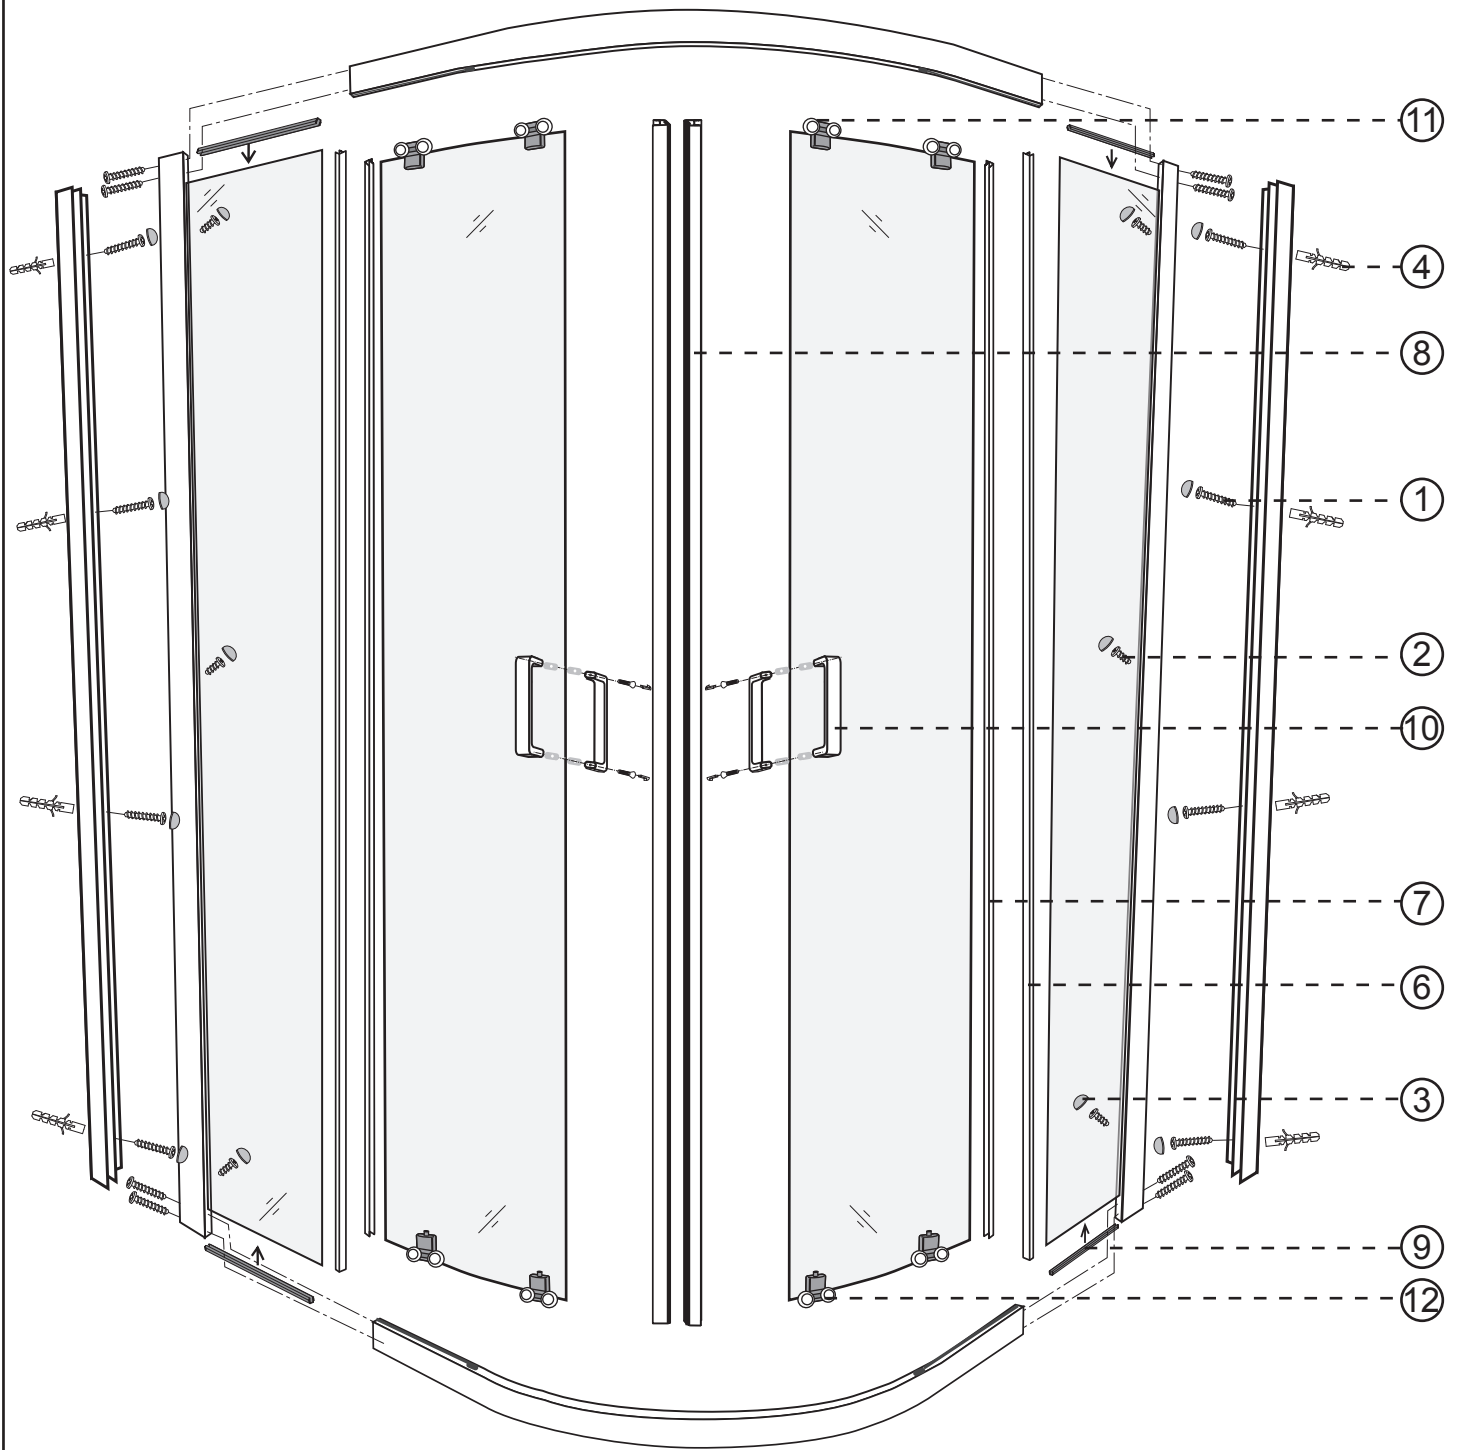

## Accessories Bags:

**Measurement:**

<b>Model</b>	<b>A</b>	<b>B</b>	<b>C</b>
<b>90x90</b>	900mm	900mm	545mm
<b>80x80</b>	800mm	800mm	410mm
<b>70x90 (reversible)</b>	700/900mm	900/700mm	385mm

**Exploded View:**

**Exploded View:**

<b>Drawing Nr.</b>	<b>Art Nr.</b>	<b>Description</b>	<b>Unit</b>
1	9150-A	ST4x35mm screw	pc
2		ST4x10mm screw	pc
3		Screw cover	pc
4		Plastic plugs	pc
5		3.2 drill bit	pc
6	9150-B	Gasket on side panel	pc
7		Gasket on door	pc
8		Magnetic gasket	set
9	9150-C	Gasket between side panel and profile	pc
10	9140-E	Handle set ( 145mm cc )	set
11	9150-D	Spring wheels (Up)	pc
12		Spring wheels (Bottom)	pc