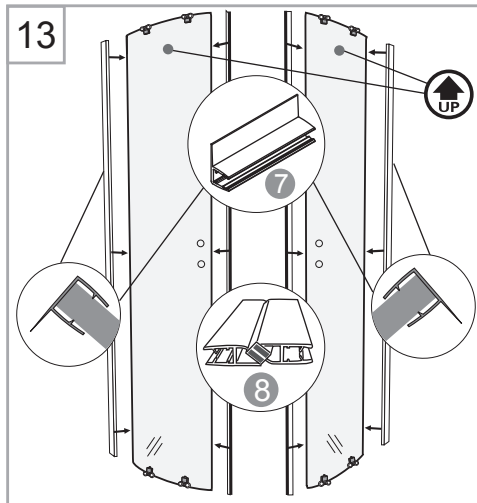

## Accessories Bags:

**Measurement:**

<b>Model</b>	<b>A</b>	<b>B</b>	<b>C</b>
<b>90x90</b>	900mm	900mm	545mm
<b>80x80</b>	800mm	800mm	410mm
<b>70x90 (reversible)</b>	700/900mm	900/700mm	385mm

**Exploded View:**

**Exploded View:**

<b>Drawing Nr.</b>	<b>Art Nr.</b>	<b>Description</b>	<b>Unit</b>
1	9150-A	ST4x35mm screw	pc
2		ST4x10mm screw	pc
3		Screw cover	pc
4		Plastic plugs	pc
5		3.2 drill bit	pc
6	9150-B	Gasket on side panel	pc
7		Gasket on door	pc
8		Magnetic gasket	set
9	9150-C	Gasket between side panel and profile	pc
10	9140-E	Handle set ( 145mm cc )	set
11	9150-D	Spring wheels (Up)	pc
12		Spring wheels (Bottom)	pc