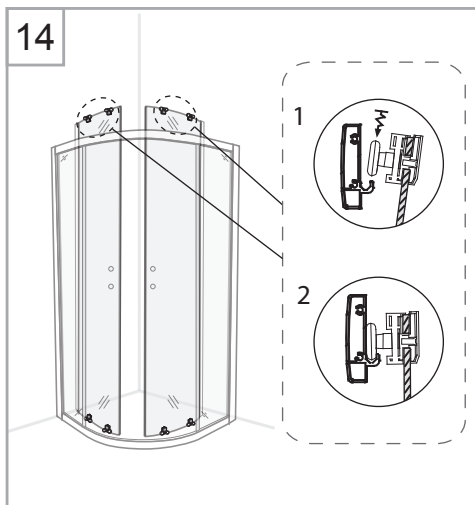

## Accessories Bags:

**Measurement:**

<b>Model</b>	<b>A</b>	<b>B</b>	<b>C</b>
<b>90x90</b>	900mm	900mm	545mm
<b>80x80</b>	800mm	800mm	410mm
<b>70x90 (reversible)</b>	700/900mm	900/700mm	385mm

**Exploded View:**

**Exploded View:**

<b>Drawing Nr.</b>	<b>Art Nr.</b>	<b>Description</b>	<b>Unit</b>
1	9150-A	ST4x35mm screw	pc
2		ST4x10mm screw	pc
3		Screw cover	pc
4		Plastic plugs	pc
5		3.2 drill bit	pc
6	9150-B	Gasket on side panel	pc
7		Gasket on door	pc
8		Magnetic gasket	set
9	9150-C	Gasket between side panel and profile	pc
10	9140-E	Handle set ( 145mm cc )	set
11	9150-D	Spring wheels (Up)	pc
12		Spring wheels (Bottom)	pc