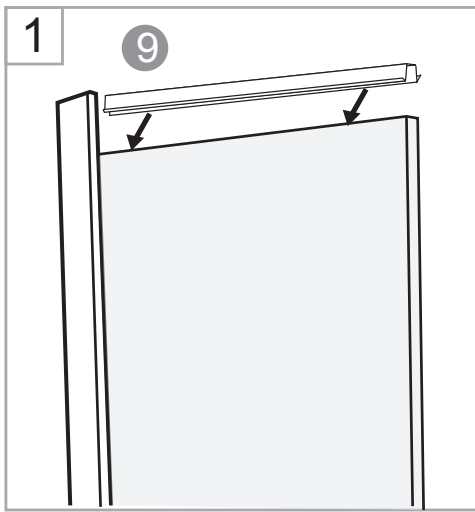

## Accessories Bags:

**Measurement:**

<b>Model</b>	<b>A</b>	<b>B</b>	<b>C</b>
<b>90x90</b>	900mm	900mm	545mm
<b>80x80</b>	800mm	800mm	410mm
<b>70x90 (reversible)</b>	700/900mm	900/700mm	385mm

**Exploded View:**

**Exploded View:**

<b>Drawing Nr.</b>	<b>Art Nr.</b>	<b>Description</b>	<b>Unit</b>
1	9150-A	ST4x35mm screw	pc
2		ST4x10mm screw	pc
3		Screw cover	pc
4		Plastic plugs	pc
5		3.2 drill bit	pc
6	9150-B	Gasket on side panel	pc
7		Gasket on door	pc
8		Magnetic gasket	set
9	9150-C	Gasket between side panel and profile	pc
10	9140-E	Handle set ( 145mm cc )	set
11	9150-D	Spring wheels (Up)	pc
12		Spring wheels (Bottom)	pc