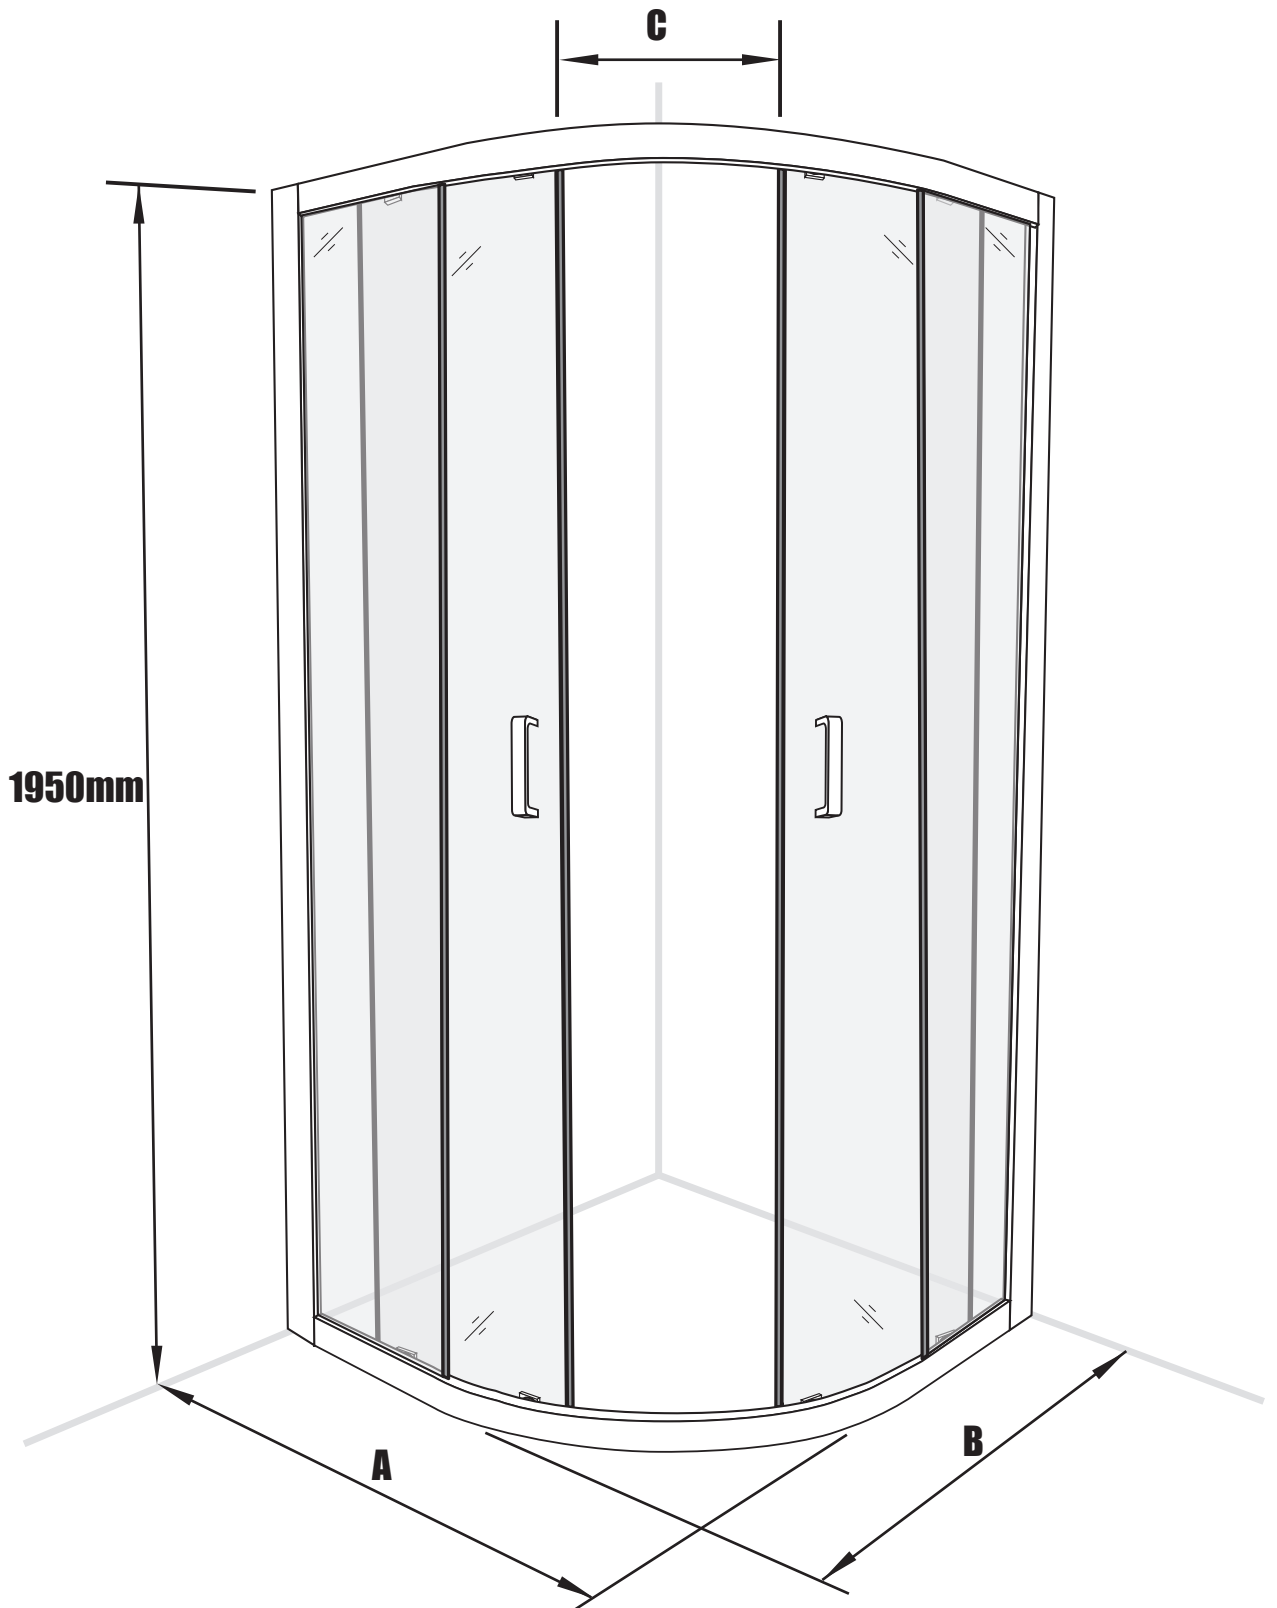

## Getting Start:

	<p>This product fulfils the EN14428 standard</p>		<p>Googles are recommended to protect the eyes</p>
	<p>All glass used are tempered security glass</p>		<p>Caution: Always Handle Glass With Care! Always protect the edges and corners of the glass when assembling.</p>
	<p>2 people are recommended to assemble this shower enclosure</p>		<p>Gloves are recommended to prevent slippery on glass</p>

## Accessories Bags:

**Measurement:**

<b>Model</b>	<b>A</b>	<b>B</b>	<b>C</b>
<b>90x90</b>	900mm	900mm	545mm
<b>80x80</b>	800mm	800mm	410mm
<b>70x90 (reversible)</b>	700/900mm	900/700mm	385mm

**Exploded View:**