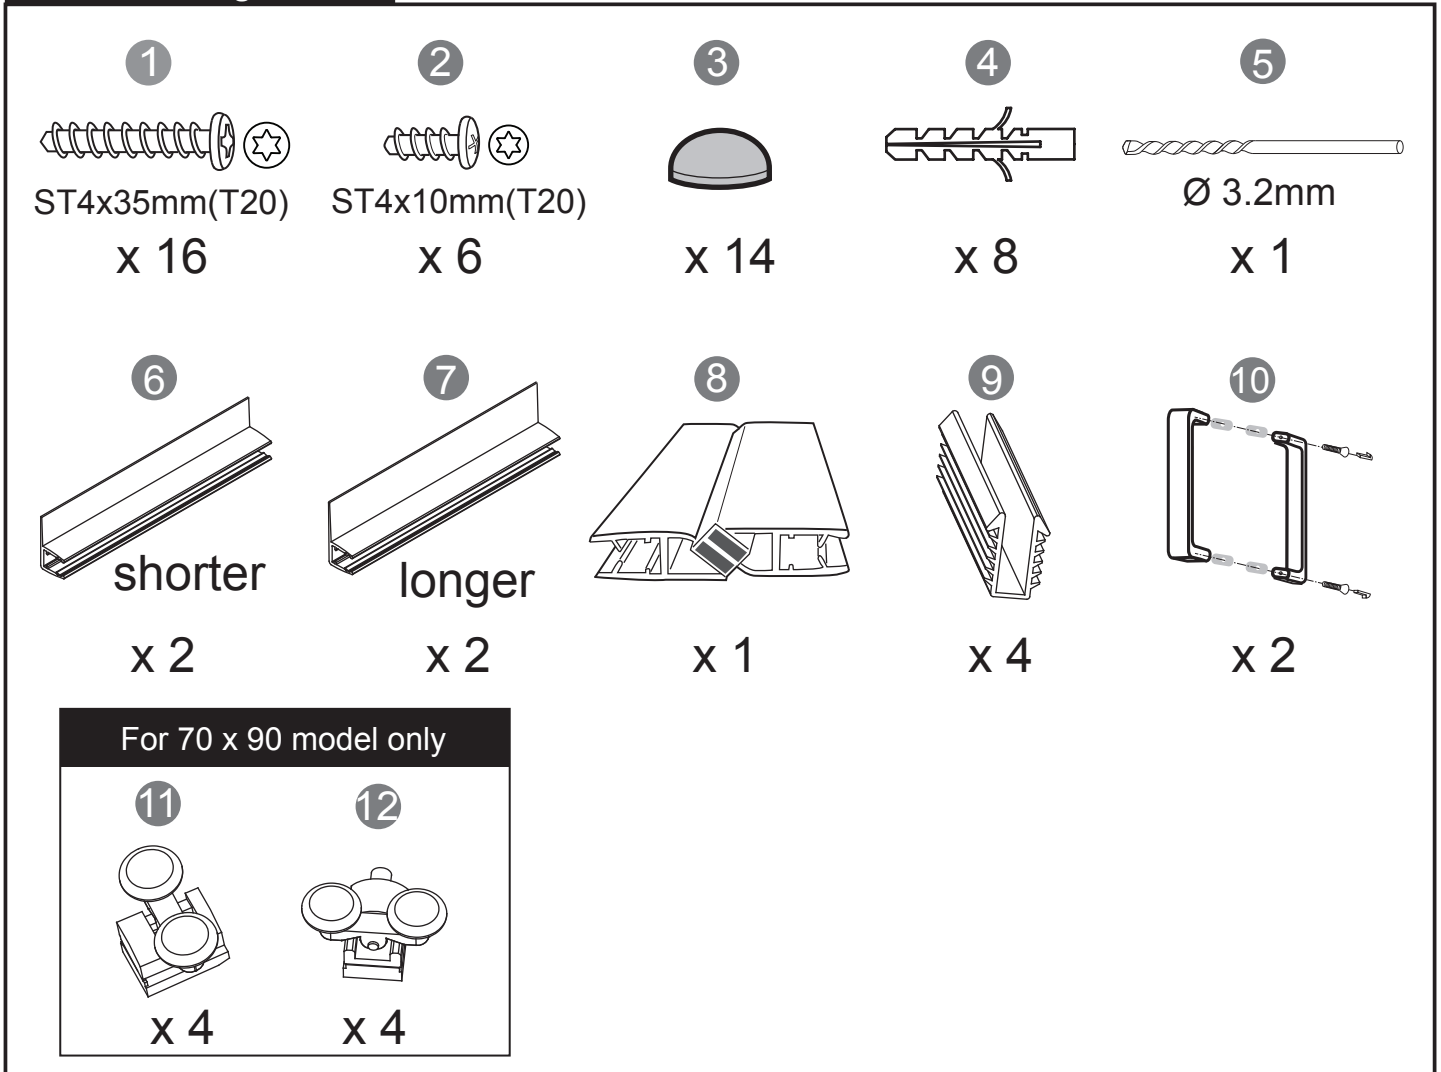

## Getting Start:

	<p>This product fulfils the EN14428 standard</p>		<p>Googles are recommended to protect the eyes</p>
	<p>All glass used are tempered security glass</p>		<p>Caution: Always Handle Glass With Care! Always protect the edges and corners of the glass when assembling.</p>
	<p>2 people are recommended to assemble this shower enclosure</p>		<p>Gloves are recommended to prevent slippery on glass</p>

## Accessories Bags:

**Measurement:**

<b>Model</b>	<b>A</b>	<b>B</b>	<b>C</b>
<b>90x90</b>	900mm	900mm	545mm
<b>80x80</b>	800mm	800mm	410mm
<b>70x90 (reversible)</b>	700/900mm	900/700mm	385mm

**Exploded View:**