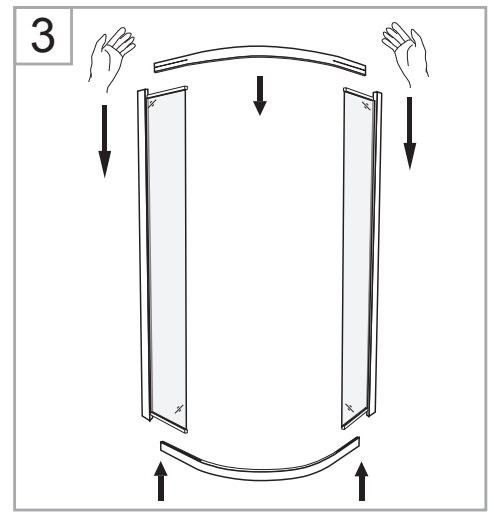

## Accessories Bags:

**Measurement:**

<b>Model</b>	<b>A</b>	<b>B</b>	<b>C</b>
<b>90x90</b>	900mm	900mm	545mm
<b>80x80</b>	800mm	800mm	410mm
<b>70x90 (reversible)</b>	700/900mm	900/700mm	385mm

**Exploded View:**

**Exploded View:**

<b>Drawing Nr.</b>	<b>Art Nr.</b>	<b>Description</b>	<b>Unit</b>
1	9150-A	ST4x35mm screw	pc
2		ST4x10mm screw	pc
3		Screw cover	pc
4		Plastic plugs	pc
5		3.2 drill bit	pc
6	9150-B	Gasket on side panel	pc
7		Gasket on door	pc
8		Magnetic gasket	set
9	9150-C	Gasket between side panel and profile	pc
10	9140-E	Handle set ( 145mm cc )	set
11	9150-D	Spring wheels (Up)	pc
12		Spring wheels (Bottom)	pc