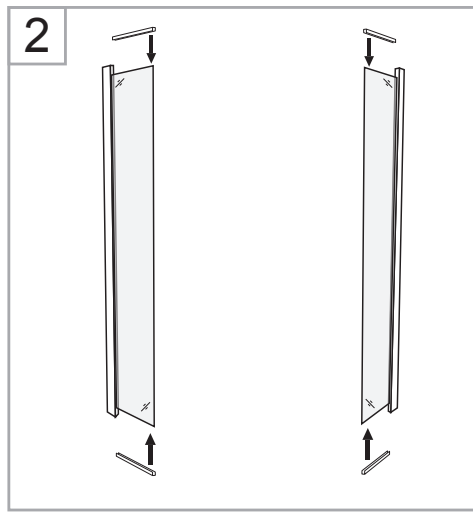

## Accessories Bags:

**Measurement:**

<b>Model</b>	<b>A</b>	<b>B</b>	<b>C</b>
<b>90x90</b>	900mm	900mm	545mm
<b>80x80</b>	800mm	800mm	410mm
<b>70x90 (reversible)</b>	700/900mm	900/700mm	385mm

**Exploded View:**

**Exploded View:**

<b>Drawing Nr.</b>	<b>Art Nr.</b>	<b>Description</b>	<b>Unit</b>
1	9150-A	ST4x35mm screw	pc
2		ST4x10mm screw	pc
3		Screw cover	pc
4		Plastic plugs	pc
5		3.2 drill bit	pc
6	9150-B	Gasket on side panel	pc
7		Gasket on door	pc
8		Magnetic gasket	set
9	9150-C	Gasket between side panel and profile	pc
10	9140-E	Handle set ( 145mm cc )	set
11	9150-D	Spring wheels (Up)	pc
12		Spring wheels (Bottom)	pc