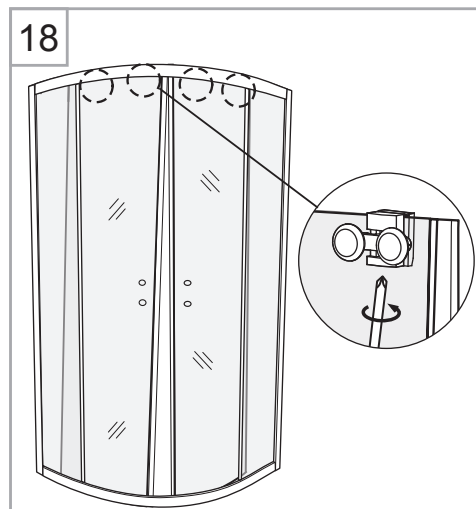

## Accessories Bags:

**Measurement:**

<b>Model</b>	<b>A</b>	<b>B</b>	<b>C</b>
<b>90x90</b>	900mm	900mm	545mm
<b>80x80</b>	800mm	800mm	410mm
<b>70x90 (reversible)</b>	700/900mm	900/700mm	385mm

**Exploded View:**

**Exploded View:**

<b>Drawing Nr.</b>	<b>Art Nr.</b>	<b>Description</b>	<b>Unit</b>
1	9150-A	ST4x35mm screw	pc
2		ST4x10mm screw	pc
3		Screw cover	pc
4		Plastic plugs	pc
5		3.2 drill bit	pc
6	9150-B	Gasket on side panel	pc
7		Gasket on door	pc
8		Magnetic gasket	set
9	9150-C	Gasket between side panel and profile	pc
10	9140-E	Handle set ( 145mm cc )	set
11	9150-D	Spring wheels (Up)	pc
12		Spring wheels (Bottom)	pc