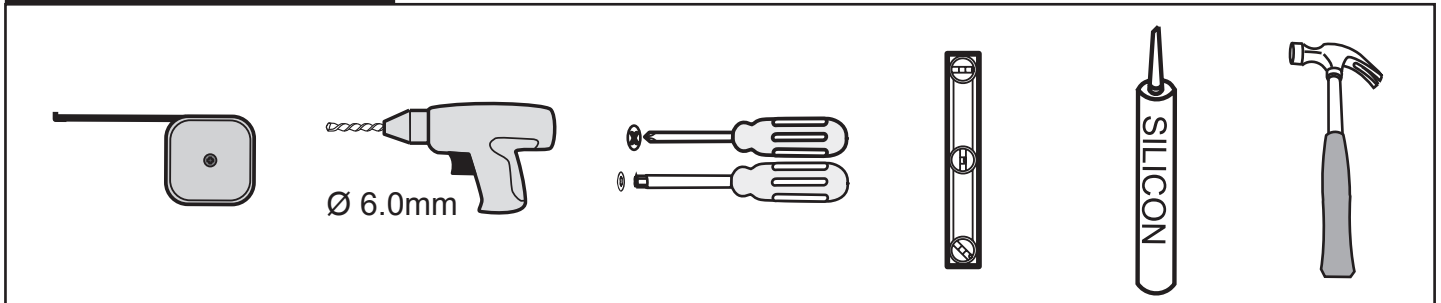

Getting Start:

	This product fulfils the EN14428 standard		Googles are recommended to protect the eyes
	All glass used are tempered security glass		Caution: Always Handle Glass With Care! Always protect the edges and corners of the glass when assembling.
	2 people are recommended to assemble this shower enclosure		Gloves are recommended to prevent slippery on glass

Tools Needed: