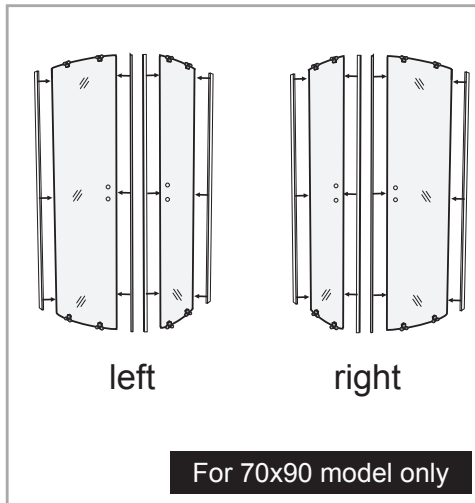

## Accessories Bags:

**Measurement:**

<b>Model</b>	<b>A</b>	<b>B</b>	<b>C</b>
<b>90x90</b>	900mm	900mm	545mm
<b>80x80</b>	800mm	800mm	410mm
<b>70x90 (reversible)</b>	700/900mm	900/700mm	385mm

**Exploded View:**

**Exploded View:**

<b>Drawing Nr.</b>	<b>Art Nr.</b>	<b>Description</b>	<b>Unit</b>
1	9150-A	ST4x35mm screw	pc
2		ST4x10mm screw	pc
3		Screw cover	pc
4		Plastic plugs	pc
5		3.2 drill bit	pc
6	9150-B	Gasket on side panel	pc
7		Gasket on door	pc
8		Magnetic gasket	set
9	9150-C	Gasket between side panel and profile	pc
10	9140-E	Handle set ( 145mm cc )	set
11	9150-D	Spring wheels (Up)	pc
12		Spring wheels (Bottom)	pc