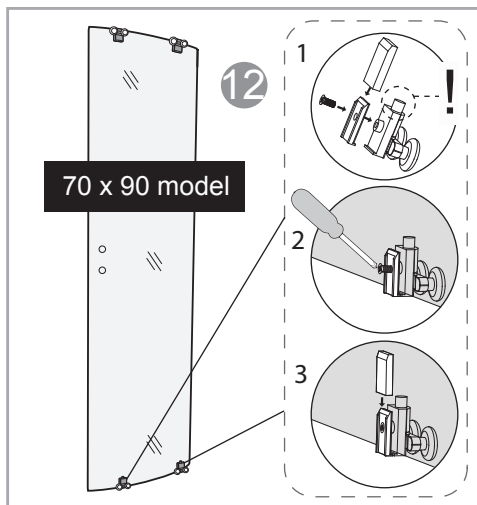

## Accessories Bags:

**Measurement:**

<b>Model</b>	<b>A</b>	<b>B</b>	<b>C</b>
<b>90x90</b>	900mm	900mm	545mm
<b>80x80</b>	800mm	800mm	410mm
<b>70x90 (reversible)</b>	700/900mm	900/700mm	385mm

**Exploded View:**

**Exploded View:**

<b>Drawing Nr.</b>	<b>Art Nr.</b>	<b>Description</b>	<b>Unit</b>
1	9150-A	ST4x35mm screw	pc
2		ST4x10mm screw	pc
3		Screw cover	pc
4		Plastic plugs	pc
5		3.2 drill bit	pc
6	9150-B	Gasket on side panel	pc
7		Gasket on door	pc
8		Magnetic gasket	set
9	9150-C	Gasket between side panel and profile	pc
10	9140-E	Handle set ( 145mm cc )	set
11	9150-D	Spring wheels (Up)	pc
12		Spring wheels (Bottom)	pc