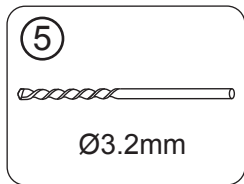

## Accessories Bags:

**Measurement:**

<b>Model</b>	<b>A</b>	<b>B</b>	<b>C</b>
<b>90x90</b>	900mm	900mm	545mm
<b>80x80</b>	800mm	800mm	410mm
<b>70x90 (reversible)</b>	700/900mm	900/700mm	385mm

**Exploded View:**

**Exploded View:**

<b>Drawing Nr.</b>	<b>Art Nr.</b>	<b>Description</b>	<b>Unit</b>
1	9150-A	ST4x35mm screw	pc
2		ST4x10mm screw	pc
3		Screw cover	pc
4		Plastic plugs	pc
5		3.2 drill bit	pc
6	9150-B	Gasket on side panel	pc
7		Gasket on door	pc
8		Magnetic gasket	set
9	9150-C	Gasket between side panel and profile	pc
10	9140-E	Handle set ( 145mm cc )	set
11	9150-D	Spring wheels (Up)	pc
12		Spring wheels (Bottom)	pc