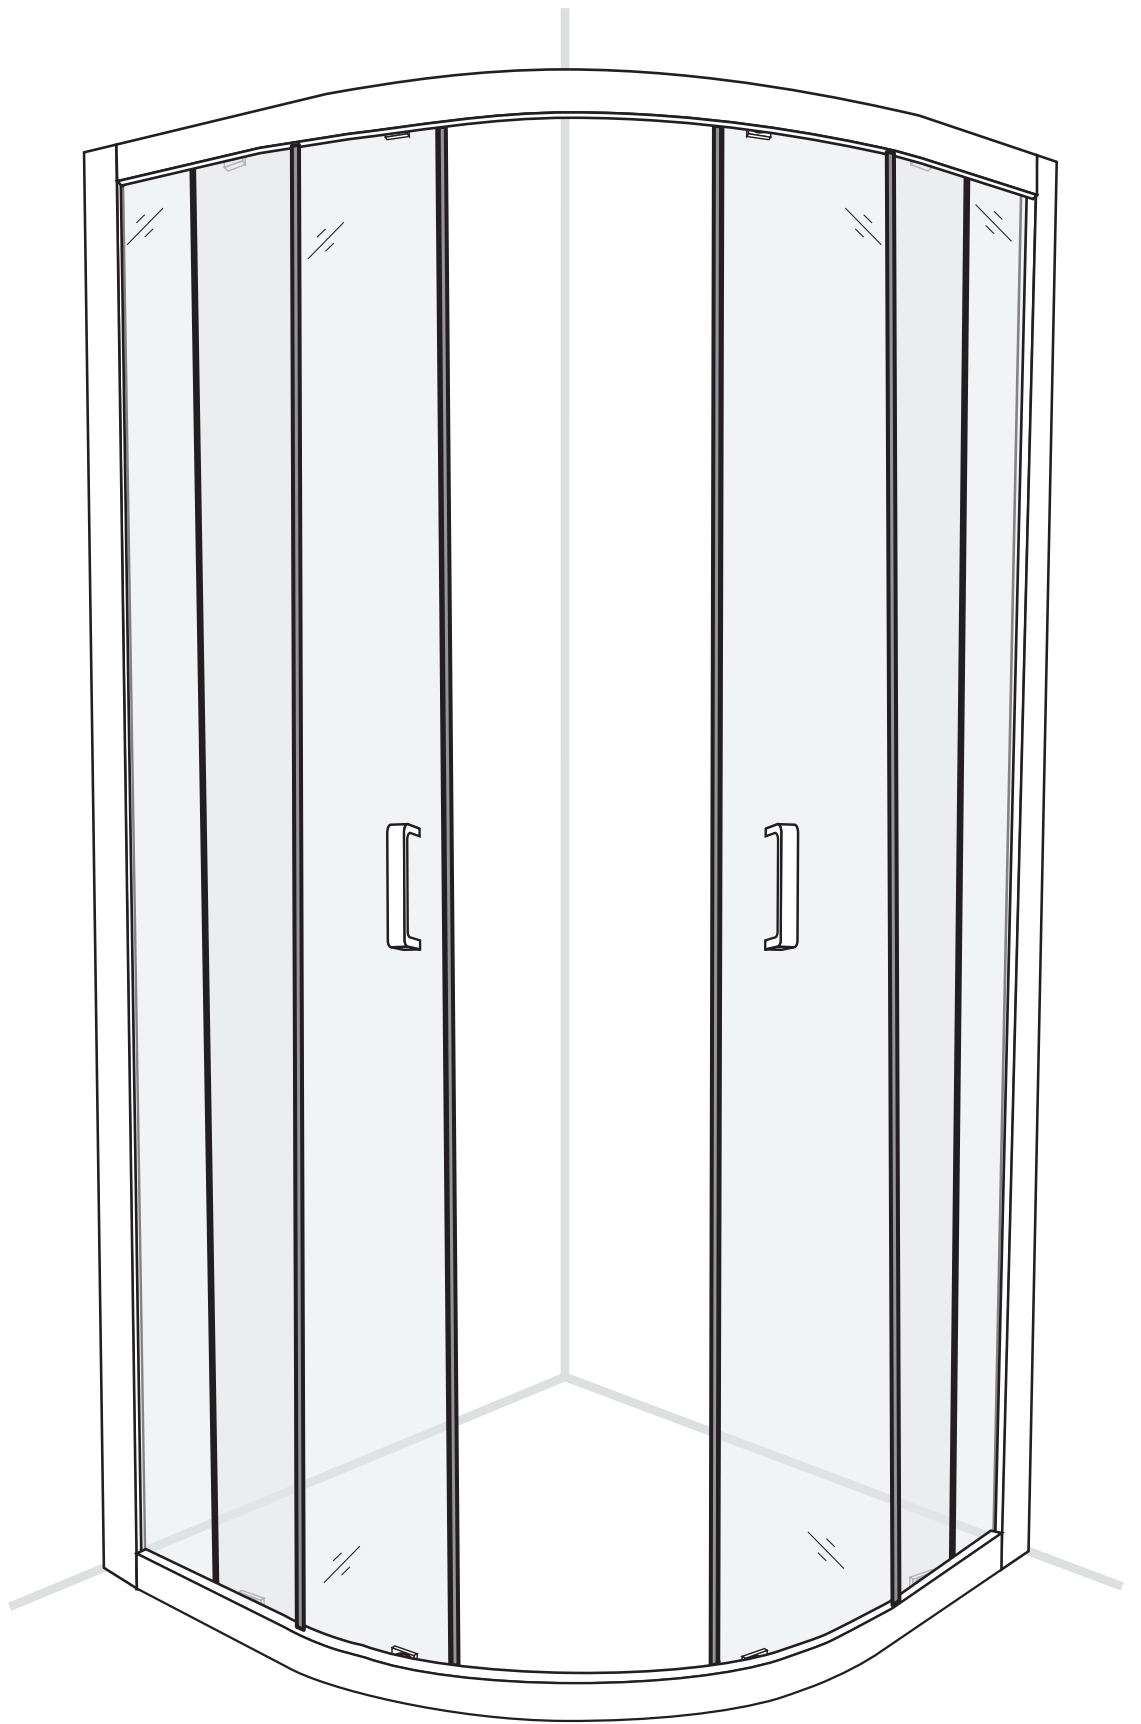

# NORO®

Snow R

## Getting Start:

	<p>This product fulfils the EN14428 standard</p>		<p>Googles are recommended to protect the eyes</p>
	<p>All glass used are tempered security glass</p>		<p>Caution: Always Handle Glass With Care! Always protect the edges and corners of the glass when assembling.</p>
	<p>2 people are recommended to assemble this shower enclosure</p>		<p>Gloves are recommended to prevent slippery on glass</p>

## Accessories Bags:

**Measurement:**

<b>Model</b>	<b>A</b>	<b>B</b>	<b>C</b>
<b>90x90</b>	900mm	900mm	545mm
<b>80x80</b>	800mm	800mm	410mm
<b>70x90 (reversible)</b>	700/900mm	900/700mm	385mm

**Exploded View:**