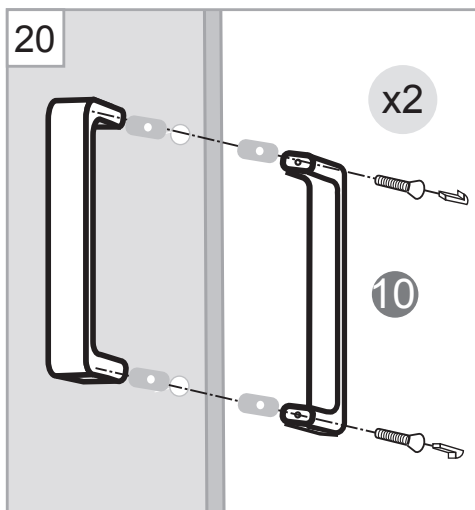

## Accessories Bags:

**Measurement:**

<b>Model</b>	<b>A</b>	<b>B</b>	<b>C</b>
<b>90x90</b>	900mm	900mm	545mm
<b>80x80</b>	800mm	800mm	410mm
<b>70x90 (reversible)</b>	700/900mm	900/700mm	385mm

**Exploded View:**

**Exploded View:**

<b>Drawing Nr.</b>	<b>Art Nr.</b>	<b>Description</b>	<b>Unit</b>
1	9150-A	ST4x35mm screw	pc
2		ST4x10mm screw	pc
3		Screw cover	pc
4		Plastic plugs	pc
5		3.2 drill bit	pc
6	9150-B	Gasket on side panel	pc
7		Gasket on door	pc
8		Magnetic gasket	set
9	9150-C	Gasket between side panel and profile	pc
10	9140-E	Handle set ( 145mm cc )	set
11	9150-D	Spring wheels (Up)	pc
12		Spring wheels (Bottom)	pc