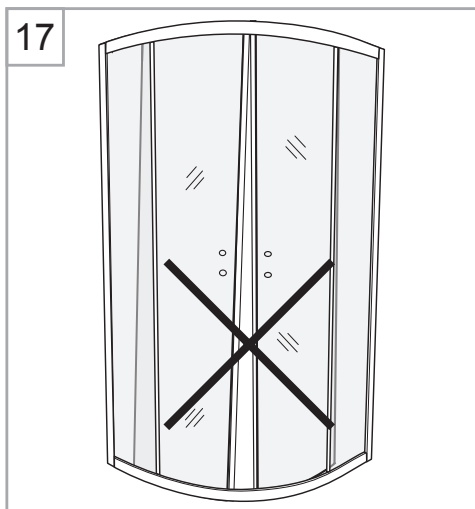

## Accessories Bags:

**Measurement:**

<b>Model</b>	<b>A</b>	<b>B</b>	<b>C</b>
<b>90x90</b>	900mm	900mm	545mm
<b>80x80</b>	800mm	800mm	410mm
<b>70x90 (reversible)</b>	700/900mm	900/700mm	385mm

**Exploded View:**

**Exploded View:**

<b>Drawing Nr.</b>	<b>Art Nr.</b>	<b>Description</b>	<b>Unit</b>
1	9150-A	ST4x35mm screw	pc
2		ST4x10mm screw	pc
3		Screw cover	pc
4		Plastic plugs	pc
5		3.2 drill bit	pc
6	9150-B	Gasket on side panel	pc
7		Gasket on door	pc
8		Magnetic gasket	set
9	9150-C	Gasket between side panel and profile	pc
10	9140-E	Handle set ( 145mm cc )	set
11	9150-D	Spring wheels (Up)	pc
12		Spring wheels (Bottom)	pc