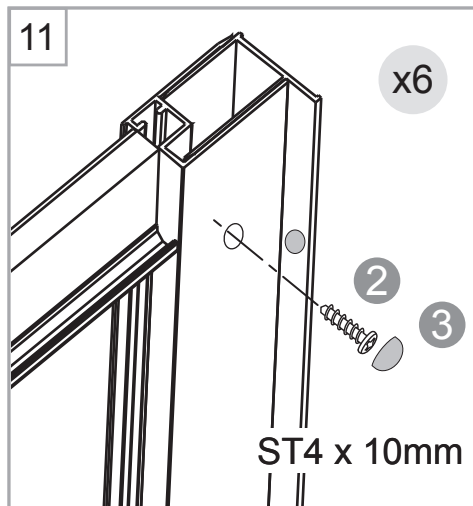

## Accessories Bags:

**Measurement:**

<b>Model</b>	<b>A</b>	<b>B</b>	<b>C</b>
<b>90x90</b>	900mm	900mm	545mm
<b>80x80</b>	800mm	800mm	410mm
<b>70x90 (reversible)</b>	700/900mm	900/700mm	385mm

**Exploded View:**

**Exploded View:**

<b>Drawing Nr.</b>	<b>Art Nr.</b>	<b>Description</b>	<b>Unit</b>
1	9150-A	ST4x35mm screw	pc
2		ST4x10mm screw	pc
3		Screw cover	pc
4		Plastic plugs	pc
5		3.2 drill bit	pc
6	9150-B	Gasket on side panel	pc
7		Gasket on door	pc
8		Magnetic gasket	set
9	9150-C	Gasket between side panel and profile	pc
10	9140-E	Handle set ( 145mm cc )	set
11	9150-D	Spring wheels (Up)	pc
12		Spring wheels (Bottom)	pc