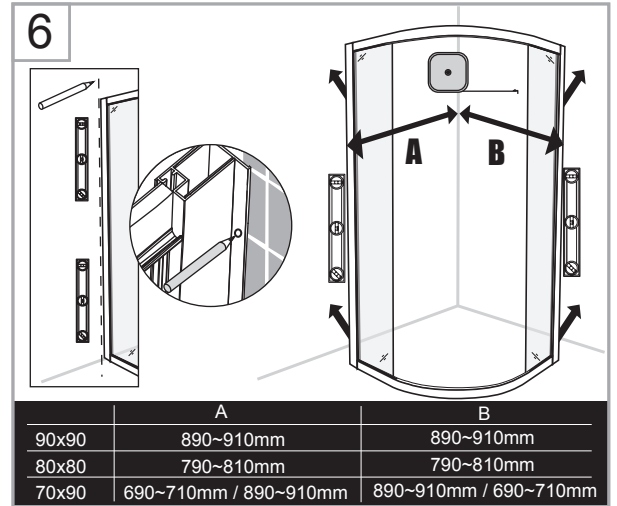

## Accessories Bags:

**Measurement:**

<b>Model</b>	<b>A</b>	<b>B</b>	<b>C</b>
<b>90x90</b>	900mm	900mm	545mm
<b>80x80</b>	800mm	800mm	410mm
<b>70x90 (reversible)</b>	700/900mm	900/700mm	385mm

**Exploded View:**

**Exploded View:**

<b>Drawing Nr.</b>	<b>Art Nr.</b>	<b>Description</b>	<b>Unit</b>
1	9150-A	ST4x35mm screw	pc
2		ST4x10mm screw	pc
3		Screw cover	pc
4		Plastic plugs	pc
5		3.2 drill bit	pc
6	9150-B	Gasket on side panel	pc
7		Gasket on door	pc
8		Magnetic gasket	set
9	9150-C	Gasket between side panel and profile	pc
10	9140-E	Handle set ( 145mm cc )	set
11	9150-D	Spring wheels (Up)	pc
12		Spring wheels (Bottom)	pc