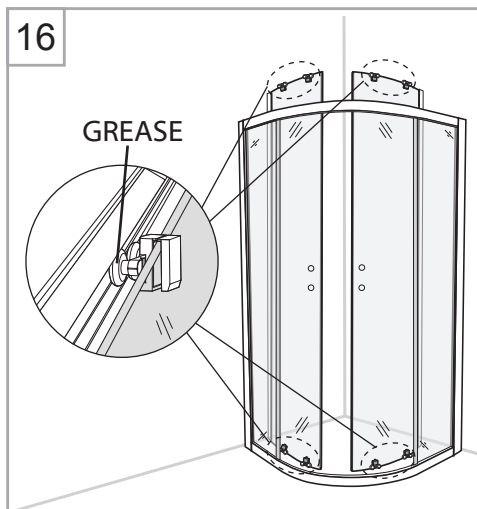

## Accessories Bags:

**Measurement:**

<b>Model</b>	<b>A</b>	<b>B</b>	<b>C</b>
<b>90x90</b>	900mm	900mm	545mm
<b>80x80</b>	800mm	800mm	410mm
<b>70x90 (reversible)</b>	700/900mm	900/700mm	385mm

**Exploded View:**

**Exploded View:**

<b>Drawing Nr.</b>	<b>Art Nr.</b>	<b>Description</b>	<b>Unit</b>
1	9150-A	ST4x35mm screw	pc
2		ST4x10mm screw	pc
3		Screw cover	pc
4		Plastic plugs	pc
5		3.2 drill bit	pc
6	9150-B	Gasket on side panel	pc
7		Gasket on door	pc
8		Magnetic gasket	set
9	9150-C	Gasket between side panel and profile	pc
10	9140-E	Handle set ( 145mm cc )	set
11	9150-D	Spring wheels (Up)	pc
12		Spring wheels (Bottom)	pc