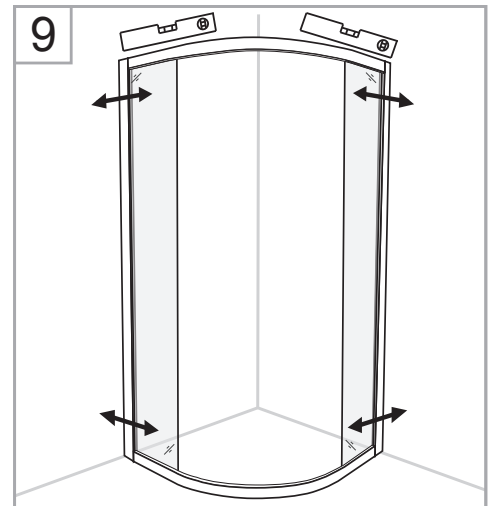

## Accessories Bags:

**Measurement:**

<b>Model</b>	<b>A</b>	<b>B</b>	<b>C</b>
<b>90x90</b>	900mm	900mm	545mm
<b>80x80</b>	800mm	800mm	410mm
<b>70x90 (reversible)</b>	700/900mm	900/700mm	385mm

**Exploded View:**

**Exploded View:**

<b>Drawing Nr.</b>	<b>Art Nr.</b>	<b>Description</b>	<b>Unit</b>
1	9150-A	ST4x35mm screw	pc
2		ST4x10mm screw	pc
3		Screw cover	pc
4		Plastic plugs	pc
5		3.2 drill bit	pc
6	9150-B	Gasket on side panel	pc
7		Gasket on door	pc
8		Magnetic gasket	set
9	9150-C	Gasket between side panel and profile	pc
10	9140-E	Handle set ( 145mm cc )	set
11	9150-D	Spring wheels (Up)	pc
12		Spring wheels (Bottom)	pc