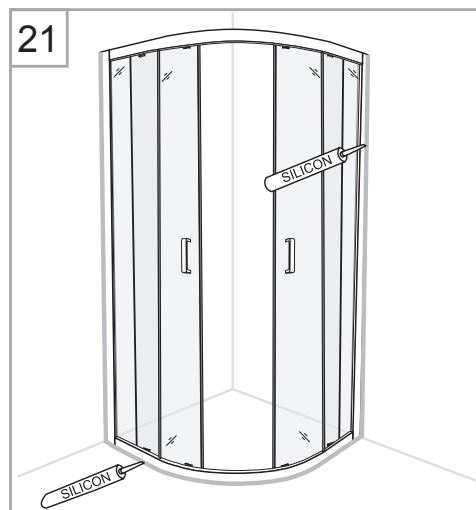

## Accessories Bags:

**Measurement:**

<b>Model</b>	<b>A</b>	<b>B</b>	<b>C</b>
<b>90x90</b>	900mm	900mm	545mm
<b>80x80</b>	800mm	800mm	410mm
<b>70x90 (reversible)</b>	700/900mm	900/700mm	385mm

**Exploded View:**

**Exploded View:**

<b>Drawing Nr.</b>	<b>Art Nr.</b>	<b>Description</b>	<b>Unit</b>
1	9150-A	ST4x35mm screw	pc
2		ST4x10mm screw	pc
3		Screw cover	pc
4		Plastic plugs	pc
5		3.2 drill bit	pc
6	9150-B	Gasket on side panel	pc
7		Gasket on door	pc
8		Magnetic gasket	set
9	9150-C	Gasket between side panel and profile	pc
10	9140-E	Handle set ( 145mm cc )	set
11	9150-D	Spring wheels (Up)	pc
12		Spring wheels (Bottom)	pc