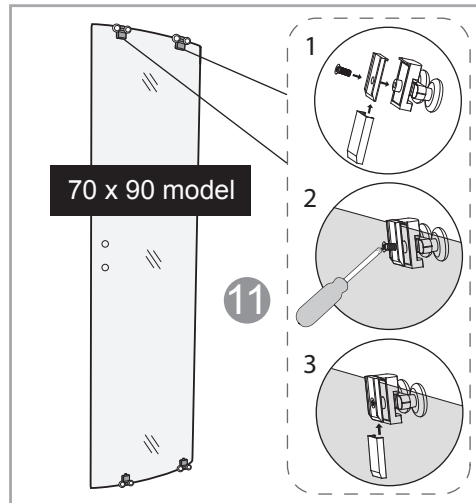

## Accessories Bags:

**Measurement:**

<b>Model</b>	<b>A</b>	<b>B</b>	<b>C</b>
<b>90x90</b>	900mm	900mm	545mm
<b>80x80</b>	800mm	800mm	410mm
<b>70x90 (reversible)</b>	700/900mm	900/700mm	385mm

**Exploded View:**

**Exploded View:**

<b>Drawing Nr.</b>	<b>Art Nr.</b>	<b>Description</b>	<b>Unit</b>
1	9150-A	ST4x35mm screw	pc
2		ST4x10mm screw	pc
3		Screw cover	pc
4		Plastic plugs	pc
5		3.2 drill bit	pc
6	9150-B	Gasket on side panel	pc
7		Gasket on door	pc
8		Magnetic gasket	set
9	9150-C	Gasket between side panel and profile	pc
10	9140-E	Handle set ( 145mm cc )	set
11	9150-D	Spring wheels (Up)	pc
12		Spring wheels (Bottom)	pc