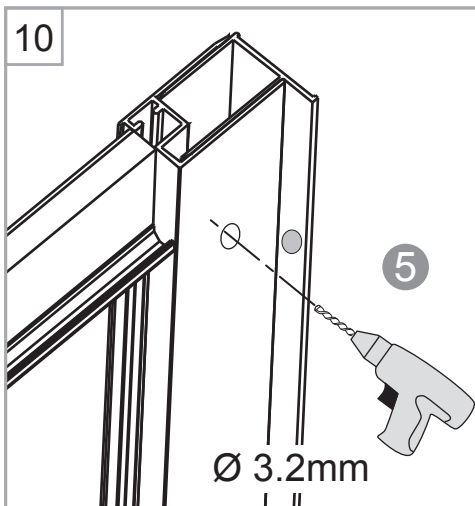

## Accessories Bags:

**Measurement:**

<b>Model</b>	<b>A</b>	<b>B</b>	<b>C</b>
<b>90x90</b>	900mm	900mm	545mm
<b>80x80</b>	800mm	800mm	410mm
<b>70x90 (reversible)</b>	700/900mm	900/700mm	385mm

**Exploded View:**

**Exploded View:**

<b>Drawing Nr.</b>	<b>Art Nr.</b>	<b>Description</b>	<b>Unit</b>
1	9150-A	ST4x35mm screw	pc
2		ST4x10mm screw	pc
3		Screw cover	pc
4		Plastic plugs	pc
5		3.2 drill bit	pc
6	9150-B	Gasket on side panel	pc
7		Gasket on door	pc
8		Magnetic gasket	set
9	9150-C	Gasket between side panel and profile	pc
10	9140-E	Handle set ( 145mm cc )	set
11	9150-D	Spring wheels (Up)	pc
12		Spring wheels (Bottom)	pc