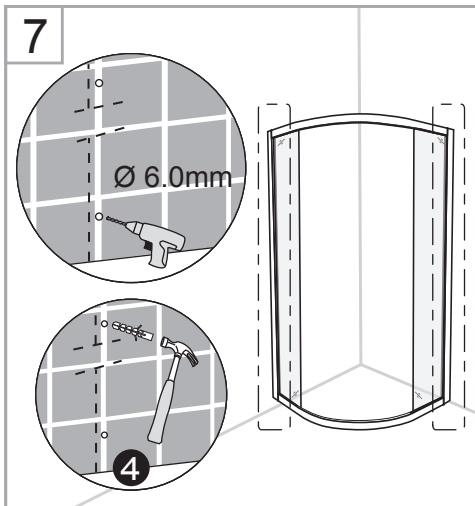

## Accessories Bags:

**Measurement:**

<b>Model</b>	<b>A</b>	<b>B</b>	<b>C</b>
<b>90x90</b>	900mm	900mm	545mm
<b>80x80</b>	800mm	800mm	410mm
<b>70x90 (reversible)</b>	700/900mm	900/700mm	385mm

**Exploded View:**

**Exploded View:**

<b>Drawing Nr.</b>	<b>Art Nr.</b>	<b>Description</b>	<b>Unit</b>
1	9150-A	ST4x35mm screw	pc
2		ST4x10mm screw	pc
3		Screw cover	pc
4		Plastic plugs	pc
5		3.2 drill bit	pc
6	9150-B	Gasket on side panel	pc
7		Gasket on door	pc
8		Magnetic gasket	set
9	9150-C	Gasket between side panel and profile	pc
10	9140-E	Handle set ( 145mm cc )	set
11	9150-D	Spring wheels (Up)	pc
12		Spring wheels (Bottom)	pc