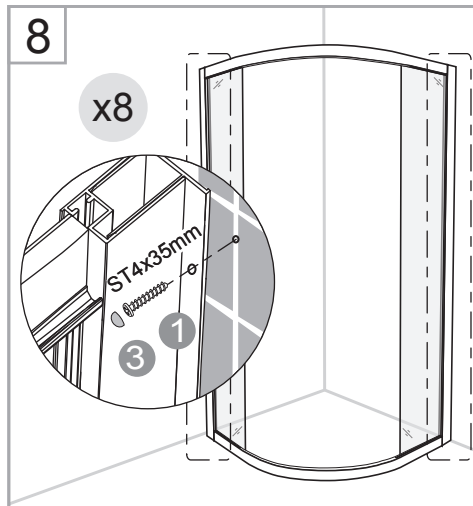

## Accessories Bags:

**Measurement:**

<b>Model</b>	<b>A</b>	<b>B</b>	<b>C</b>
<b>90x90</b>	900mm	900mm	545mm
<b>80x80</b>	800mm	800mm	410mm
<b>70x90 (reversible)</b>	700/900mm	900/700mm	385mm

**Exploded View:**

**Exploded View:**

<b>Drawing Nr.</b>	<b>Art Nr.</b>	<b>Description</b>	<b>Unit</b>
1	9150-A	ST4x35mm screw	pc
2		ST4x10mm screw	pc
3		Screw cover	pc
4		Plastic plugs	pc
5		3.2 drill bit	pc
6	9150-B	Gasket on side panel	pc
7		Gasket on door	pc
8		Magnetic gasket	set
9	9150-C	Gasket between side panel and profile	pc
10	9140-E	Handle set ( 145mm cc )	set
11	9150-D	Spring wheels (Up)	pc
12		Spring wheels (Bottom)	pc