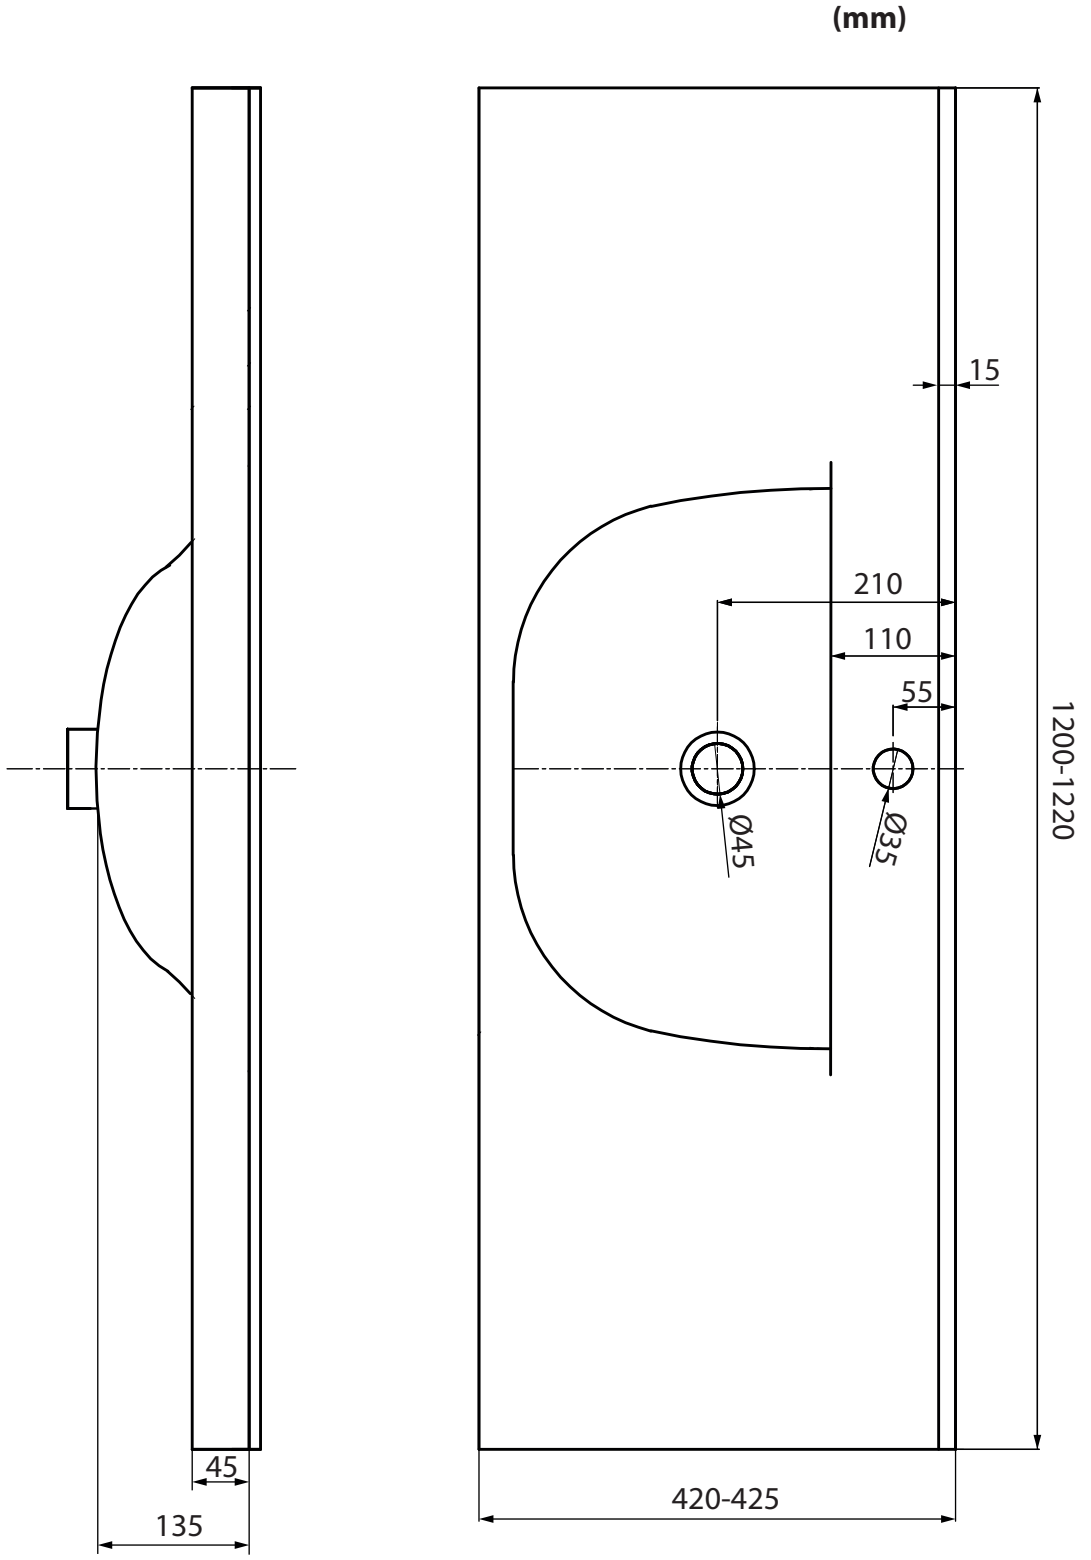

NORO[®]

LIFESTYLE CONCEPT
1200