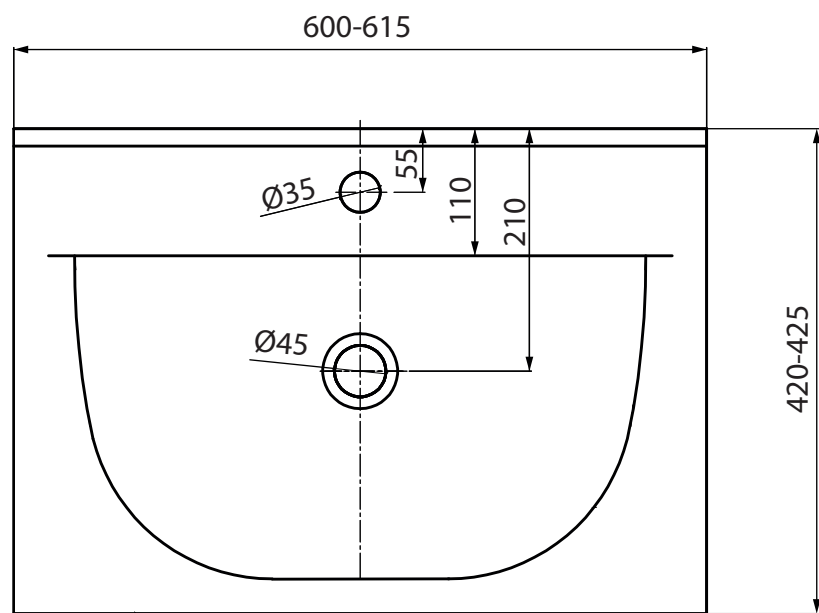

NORO[®]

(mm)

LIFESTYLE CONCEPT
600