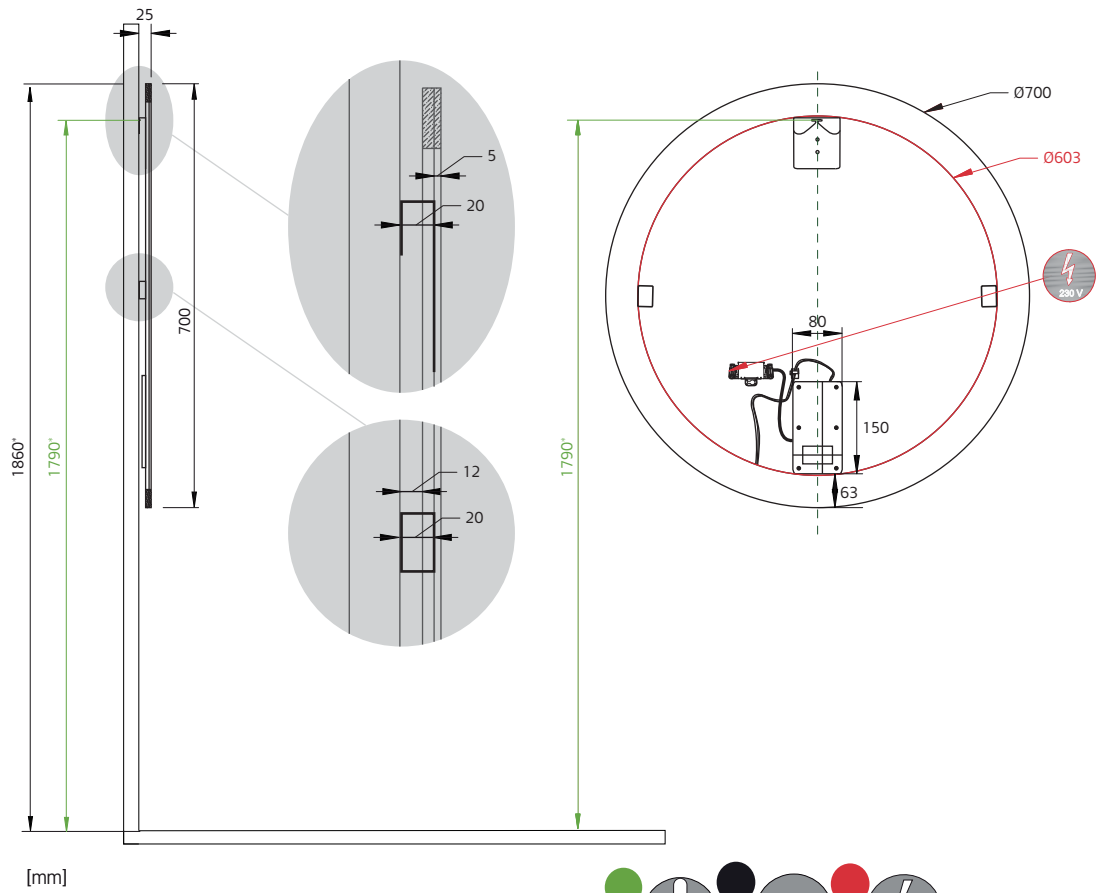

* Recommended positioning

1