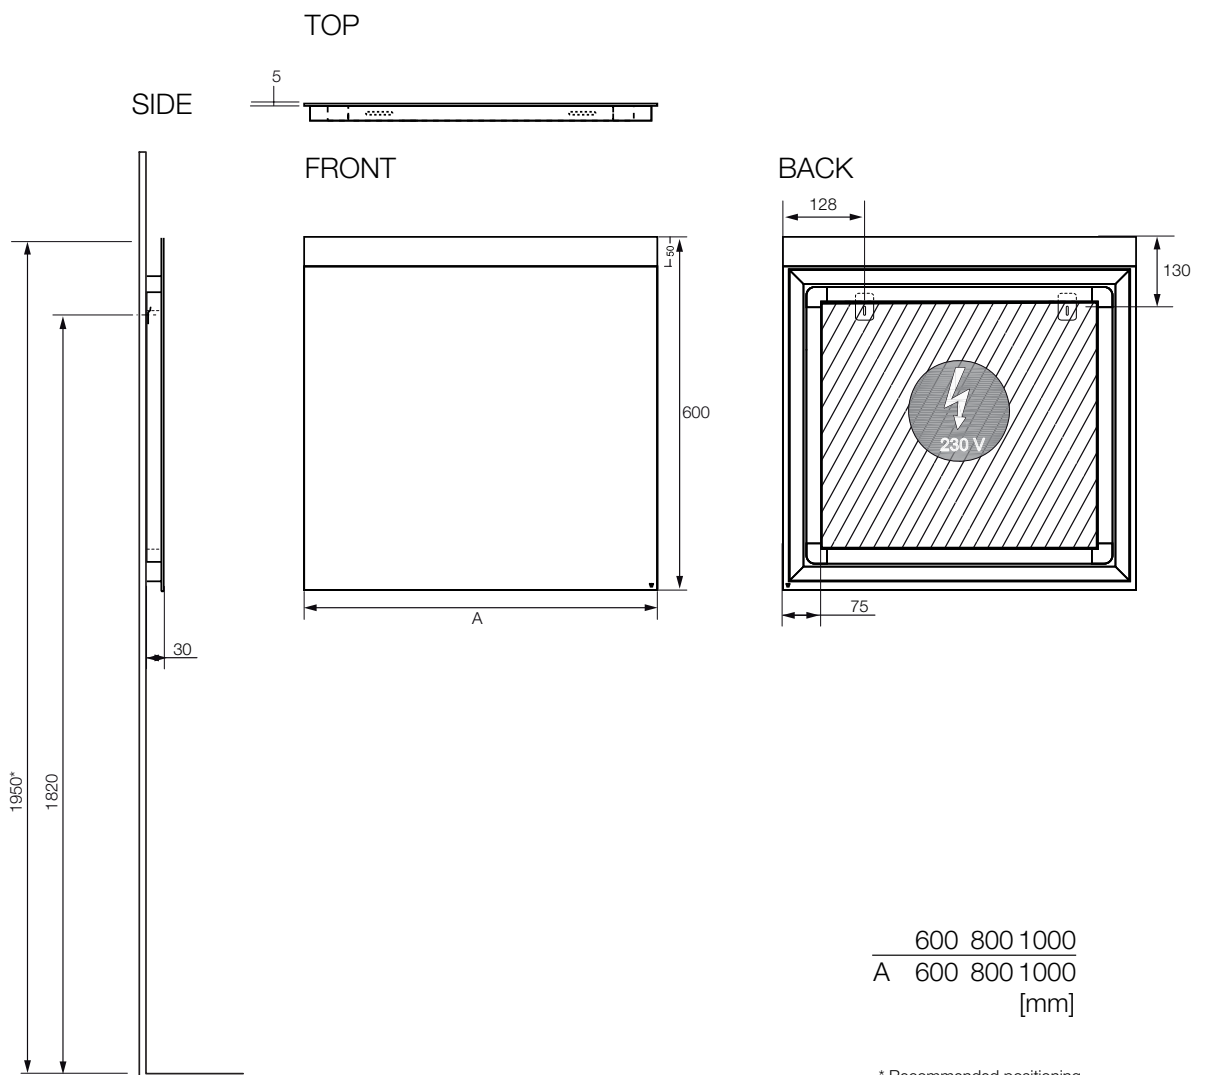

westerbergs afton & gryning 600, 800, 1000

* Recommended positioning