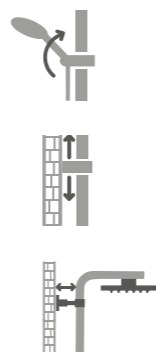

Column with thermostatic mixer, equipped with 2-way ceramic disk diverter.
Ø 250 mm overhead stainless steel shower head.
Conical anti-twist hose (1500 mm).
ABS handset.

Nero opaco | Matt black

BN COL K RTRM 0001

ROUND

Colonna con miscelatore dotata di deviatore a 2 vie in dischi ceramici.
Soffione in ABS Ø 230mm.
Flessibile antitorsione conico (1500mm).
Doccetta in ABS.

Column with mixer equipped with 2-way ceramic disk diverter.
Ø 230mm overhead ABS shower head.
Conical anti-twist hose (1500 mm).
ABS handset.

Cromo | Chrome

BN COL C RMIX 0002

ROUND

Colonna con presa d'acqua a muro dotata di deviatore a 2 vie in dischi ceramici.
Soffione in ABS Ø 230mm.
Flessibile antitorsione conico (1500mm).
Doccetta in ABS.

Column with wall-mounted water outlet, equipped with 2-way ceramic disk diverter.
Ø 230mm overhead ABS shower head.
Conical anti-twist hose (1500 mm).
ABS handset.

Cromo | Chrome

BN COL C RPRE 0003