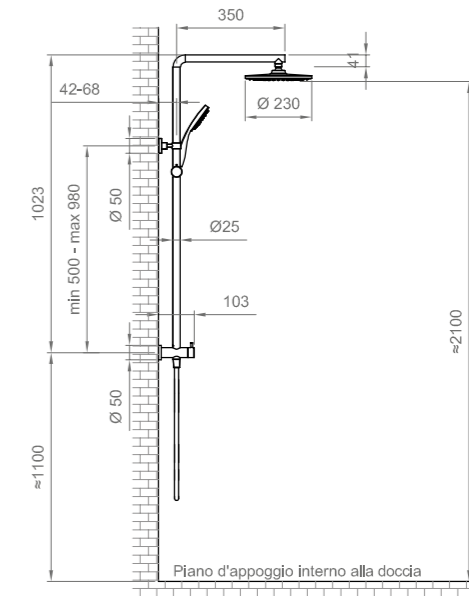

Column with thermostatic mixer, equipped with 2-way ceramic disk diverter.
Ø 250 mm overhead stainless steel shower head.
Conical anti-twist hose (1500 mm).
ABS handset.

Nero opaco | Matt black

BN COL K RTRM 0001

ROUND

Colonna con miscelatore dotata di deviatore a 2 vie in dischi ceramici.
Soffione in ABS Ø 230mm.
Flessibile antitorsione conico (1500mm).
Doccetta in ABS.

Column with mixer equipped with 2-way ceramic disk diverter.
Ø 230mm overhead ABS shower head.
Conical anti-twist hose (1500 mm).
ABS handset.

Cromo | Chrome

BN COL C RMIX 0002

ROUND

Colonna con presa d'acqua a muro dotata di deviatore a 2 vie in dischi ceramici.
Soffione in ABS Ø 230mm.
Flessibile antitorsione conico (1500mm).
Doccetta in ABS.

Column with wall-mounted water outlet, equipped with 2-way ceramic disk diverter.
Ø 230mm overhead ABS shower head.
Conical anti-twist hose (1500 mm).
ABS handset.

Cromo | Chrome

BN COL C RPRE 0003