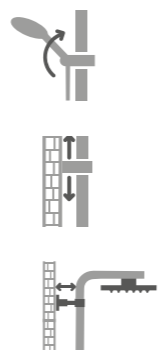

COLONNE ROUND
ROUND COLUMNS

ROUND

Colonna con miscelatore termostatico dotata di deviatore a 2 vie in dischi ceramici.
Soffione in ABS Ø 230mm.
Flessibile antitorsione conico (1500mm).
Doccetta in ABS.

Column with thermostatic mixer, equipped with 2-way ceramic disk diverter.
Ø 230mm overhead ABS shower head.
Conical anti-twist hose (1500 mm).
ABS handset.

Cromo | Chrome

BN COL C RTRM 0001

ROUND

Colonna con miscelatore termostatico dotata di deviatore a 2 vie in dischi ceramici.
Soffione in acciaio inox Ø 250mm.
Flessibile antitorsione conico (1500mm).
Doccetta in ABS.

ROUND

Colonna con miscelatore dotata di deviatore a 2 vie in dischi ceramici.
Soffione in ABS Ø 230mm.
Flessibile antitorsione conico (1500mm).
Doccetta in ABS.

Column with mixer equipped with 2-way ceramic disk diverter.
Ø 230mm overhead ABS shower head.
Conical anti-twist hose (1500 mm).
ABS handset.

Column with wall-mounted water outlet, equipped with 2-way ceramic disk diverter.
Ø 230mm overhead ABS shower head.
Conical anti-twist hose (1500 mm).
ABS handset.

Cromo | Chrome

BN COL C RPRE 0003