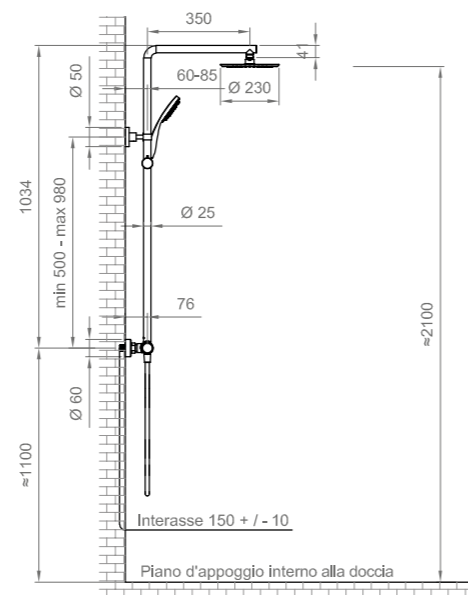

COLONNE ROUND
ROUND COLUMNS

ROUND

Colonna con miscelatore termostatico dotata di deviatore a 2 vie in dischi ceramici.
Soffione in ABS Ø 230mm.
Flessibile antitorsione conico (1500mm).
Doccetta in ABS.

Column with thermostatic mixer, equipped with 2-way ceramic disk diverter.
Ø 230mm overhead ABS shower head.
Conical anti-twist hose (1500 mm).
ABS handset.

Cromo | Chrome

BN COL C RTRM 0001

ROUND

Colonna con miscelatore termostatico dotata di deviatore a 2 vie in dischi ceramici.
Soffione in acciaio inox Ø 250mm.
Flessibile antitorsione conico (1500mm).
Doccetta in ABS.

Column with thermostatic mixer, equipped with 2-way ceramic disk diverter.
Ø 250 mm overhead stainless steel shower head.
Conical anti-twist hose (1500 mm).
ABS handset.

Nero opaco | Matt black

BN COL K RTRM 0001

Column with wall-mounted water outlet, equipped with 2-way ceramic disk diverter.
Ø 230mm overhead ABS shower head.
Conical anti-twist hose (1500 mm).
ABS handset.

Cromo | Chrome

BN COL C RPRE 0003