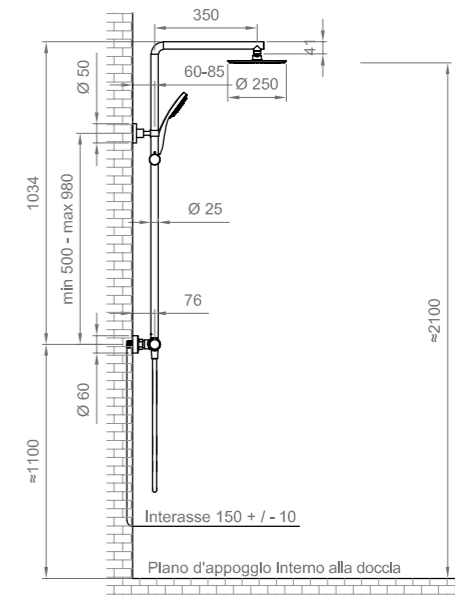

COLONNE ROUND
ROUND COLUMNS

ROUND

Colonna con miscelatore termostatico dotata di deviatore a 2 vie in dischi ceramici.
Soffione in ABS Ø 230mm.
Flessibile antitorsione conico (1500mm).
Doccetta in ABS.

Column with thermostatic mixer, equipped with 2-way ceramic disk diverter.
Ø 230mm overhead ABS shower head.
Conical anti-twist hose (1500 mm).
ABS handset.

Cromo | Chrome

BN COL C RTRM 0001

ROUND

Colonna con miscelatore termostatico dotata di deviatore a 2 vie in dischi ceramici.
Soffione in acciaio inox Ø 250mm.
Flessibile antitorsione conico (1500mm).
Doccetta in ABS.

Column with thermostatic mixer, equipped with 2-way ceramic disk diverter.
Ø 250 mm overhead stainless steel shower head.
Conical anti-twist hose (1500 mm).
ABS handset.

Nero opaco | Matt black

BN COL K RTRM 0001

Column with wall-mounted water outlet, equipped with 2-way ceramic disk diverter.
Ø 230mm overhead ABS shower head.
Conical anti-twist hose (1500 mm).
ABS handset.

Cromo | Chrome

BN COL C RPRE 0003