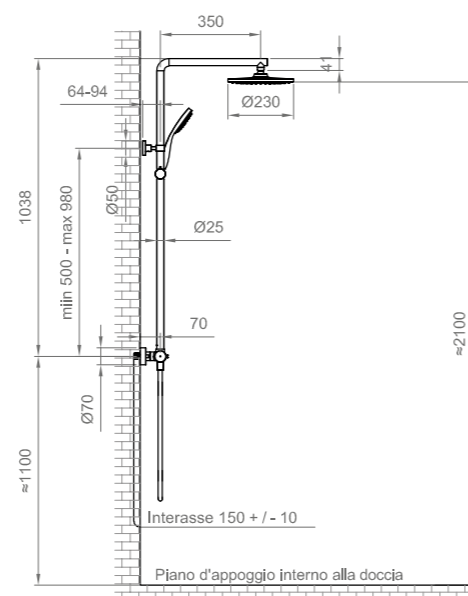

Cromo | Chrome

BN COL C RTRM 0001

ROUND

Colonna con miscelatore termostatico dotata di deviatore a 2 vie in dischi ceramici.
Soffione in acciaio inox Ø 250mm.
Flessibile antitorsione conico (1500mm).
Doccetta in ABS.

Column with thermostatic mixer, equipped with 2-way ceramic disk diverter.
Ø 250 mm overhead stainless steel shower head.
Conical anti-twist hose (1500 mm).
ABS handset.

Nero opaco | Matt black

BN COL K RTRM 0001

ROUND

Colonna con miscelatore dotata di deviatore a 2 vie in dischi ceramici.
Soffione in ABS Ø 230mm.
Flessibile antitorsione conico (1500mm).
Doccetta in ABS.

Column with mixer equipped with 2-way ceramic disk diverter.
Ø 230mm overhead ABS shower head.
Conical anti-twist hose (1500 mm).
ABS handset.

Column with wall-mounted water outlet, equipped with 2-way ceramic disk diverter.
Ø 230mm overhead ABS shower head.
Conical anti-twist hose (1500 mm).
ABS handset.

Cromo | Chrome

BN COL C RPRE 0003