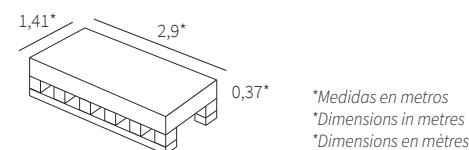

Torano Dorado PEI 4

● 120x260	Rec.	M300	054.200.0103.09878	
● 120x260	Rec.	M204	052.200.0103.09878	
● 75x150	Rec.	M114	004.350.0103.09878	
● 60x120	Rec.	M96	004.869.0103.09878	
● 120x120	Rec.	M150	004.120.0103.09878	
● 60x60	Rec.	M61	004.840.0103.09878	
● 30x60	Rec.	M61	004.450.0103.09878	

Torano M. Dorado PEI 4

● 60x120	Rec.	M83	017.869.0103.10106	
● 120x120	Rec.	M123	017.120.0103.10106	
● 60x60	Rec.	M48	017.840.0103.10106	
● 30x60	Rec.	M48	017.450.0103.10106	
● 19,8x22,8	Rec.	M74	015.292.0103.10106	
● 8x40	Rec.	M90	015.223.0103.10106	

Malla Torano

● Dorado	30x30(5) Malla	M235	038.281.0103.09878	
● Dorado	32,5x22,5 Malla	P46	038.297.0103.09878	

Malla Torano M.

● Dorado	30x30(5) Malla	M235	025.281.0103.10106	
● Dorado	32,5x22,5 Malla	P46	025.297.0103.10106	

Chevron 8x40
Pieza derecha e izquierda en la misma caja
Right and left piece in the same box.
Pièce gauche et pièce droite dans la même boîte

Empaquetado / Packaging / Emballage

Formato	pz/pl	m²/pz	m²/pl	kg/pl
120x260	20	3.12	62.40	1,050.00

Empaquetado / Packaging / Emballage

Formato	pz/cj	m²/cj	cj/pl	m²/pl	kg/cj	kg/pl
75x150	1	1.13	40	45.20	28.00	1,184.00
60x120	2	1.44	32	46.08	34.50	1,129.00
120x120	1	1.44	36	51.84	38.40	1,422.40
60x60	4	1.44	30	43.20	30.00	920.00
30x60	6	1.08	48	51.84	22.00	1,076.00
32,5x22,5	9	-	-	-	13.50	-
30x30 (5)	11	1.00	42	42.00	23.00	986.00
19,8x22,8	24	0.84	48	40.32	18.00	884.00
8x40	30	0.96	64	61.40	16.40	1,050.00