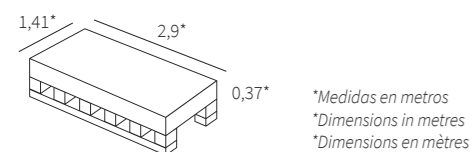

Desert Natural PEI 4

● 120x260	Rec.	M300	054.200.0102.04037	
● 75x150	Rec.	M114	004.350.0102.04037	
● 60x120	Rec.	M96	004.869.0102.04037	
● 120x120	Rec.	M150	004.120.0102.04037	
● 90x90	Rec.	M88	004.804.0102.04037	
● 75x75	Rec.	M74	004.875.0102.04037	
● 60x60	Rec.	M61	004.840.0102.04037	

Malla Desert

● Natural	30x30(5) Malla	M235	038.281.0102.04037	
● Natural	32,5x22,5 Malla	P46	038.297.0102.04037	

Empaquetado / Packaging / Emballage

Formato	pz/pl	m²/pz	m²/pl	kg/pl
120x260	20	3.12	62.40	1.050.00

Empaquetado / Packaging / Emballage

Formato	pz/cj	m²/cj	cj/pl	m²/pl	kg/cj	kg/pl
75x150	1	1.13	40	45.20	28.00	1.184.00
60x120	2	1.44	32	46.08	34.50	1.129.00
120x120	1	1.44	36	51.84	38.40	1.422.40
90x90	2	1.62	27	43.74	40.00	1.110.00
75x75	3	1.69	30	50.70	41.20	1.256.00
60x60	4	1.44	30	43.20	30.00	920.00
32,5x22,5	9	-	-	-	13.50	-
30x30 (5)	11	1.00	42	42.00	23.00	986.00